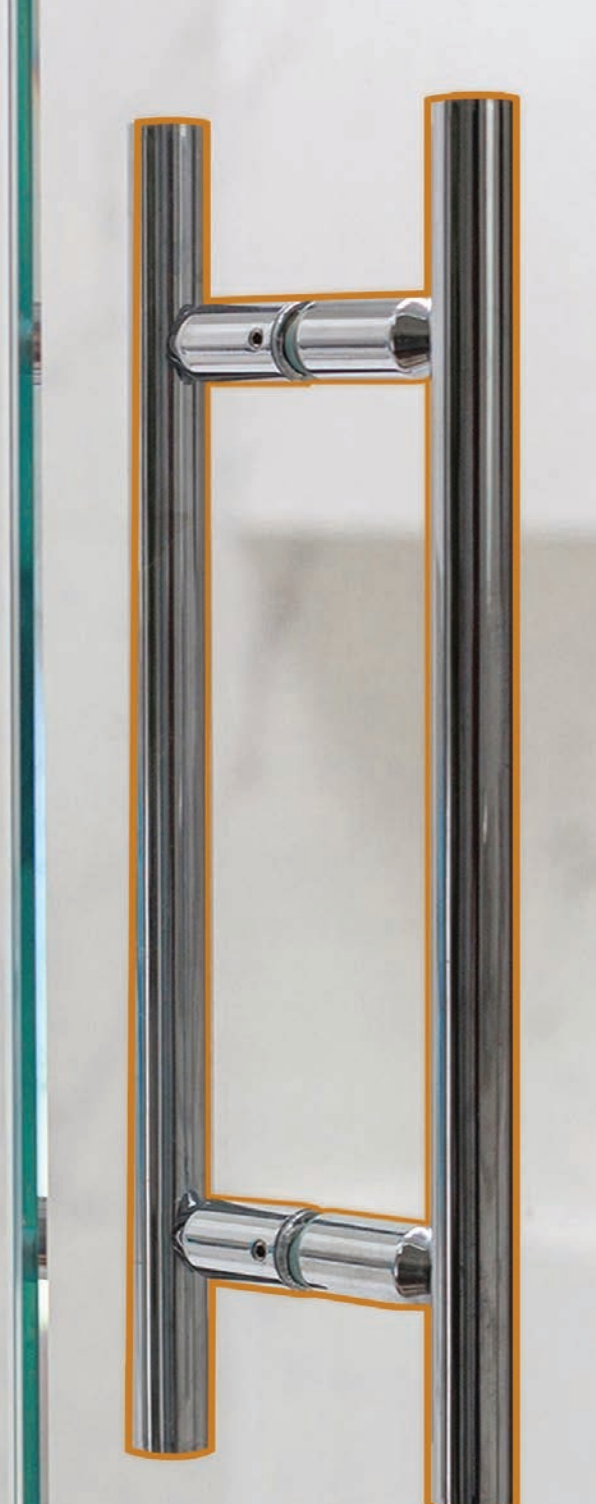

CLAMPS & CLIPS

Rounded profile AURORA clamp and clip styles creates a smooth edge over the shower door. Easy to install and long-lasting, AURORA is a must-have style that adds a classic touch to your bathroom.

AURORA 90°
Glass to Glass Clip

AURORA 135°
Glass to Glass Clip

FINISH COLOR

-  Brushed Nickel
-  Chrome
-  Oil Rubbed Bronze
-  Matte Black
-  Satin Brass
-  Polished Nickel
-  Antique Brass
-  Polished Brass
-  Brushed Bronze

PRODUCT MATERIAL

Brass

GLASS THICKNESS

- 3/8 in (10 mm)
- 1/2 in (12 mm)

HANDLES & KNOBS

Our functional ladder pull and round sleek design handles and knobs are comfortable to open your door easily and complement any design style.