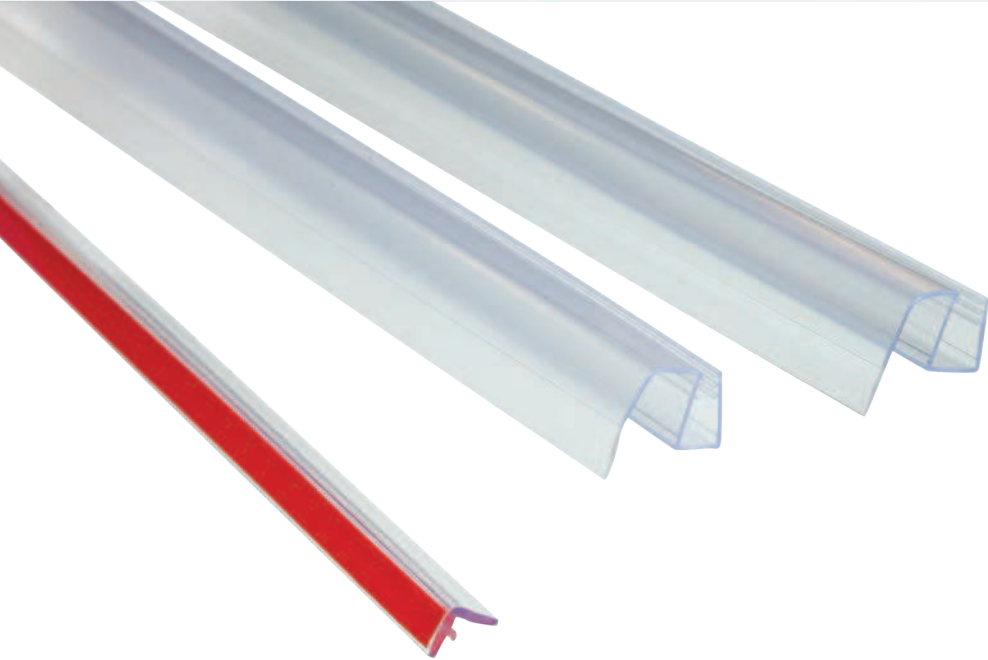

SHOWER DOOR VINYL

For frameless shower doors or glass enclosures, these translucent vinyl replacements create a clean look as a barrier to contain water in the shower and stop water leaks off the floor. The vinyl is available in a set or as a single in various styles.

MATERIAL

PVC
Polycarbonate